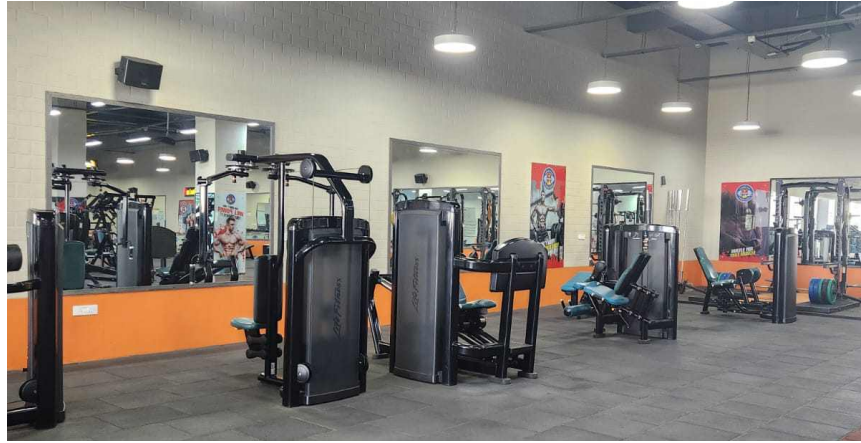

WHY SPORTS QUEST-COE

AMENITIES

- OLYMPIC SIZE CENTRALLY HEATED SWIMMING POOL
- CYCLING TRACK
- JOGGING TRACK
- EQUIPMENT PRO SHOP
- HOSTELS GIRLS/BOYS
- SECURITY CAMERAS ACROSS THE CENTRE
- 24x7 MANNED SECURITY
- RENTED APARTMENTS FOR PLAYERS & PARENTS
- ON CAMPUS ATTACHED CBSE SCHOOL
- SPECIAL CLASSES FOR PLAYERS
- MESS FACILITY
- WARDENS ATTACHED TO HOSTELS

7000 SQFT GYM AREA

HOSTEL & MESS FACILITY

*Hit The Court Running
& Refuel at our Fabulous
Fooding Mess at the
Badminton Centre*

OLYMPIC SIZE CENTRALLY HEATED SWIMMING POOL

STATE OF ART INFRASTRUCTURE

PHOTO GALLERY